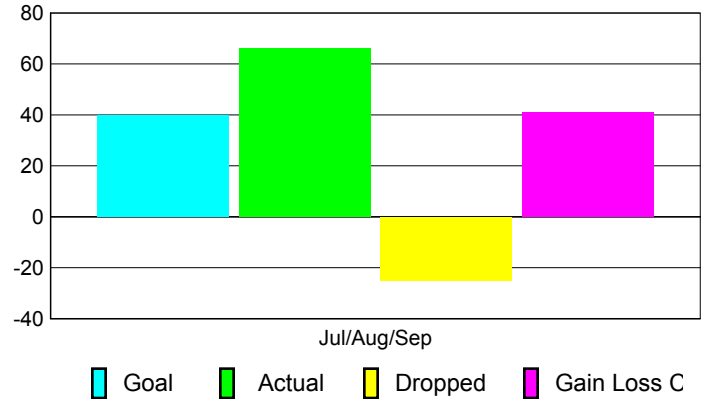

Membership Results 2010-2011

Goal, New, Dropped, Gain/Loss

Comparison of Membership Gain/Loss

Current Year Compared to the Previous Year